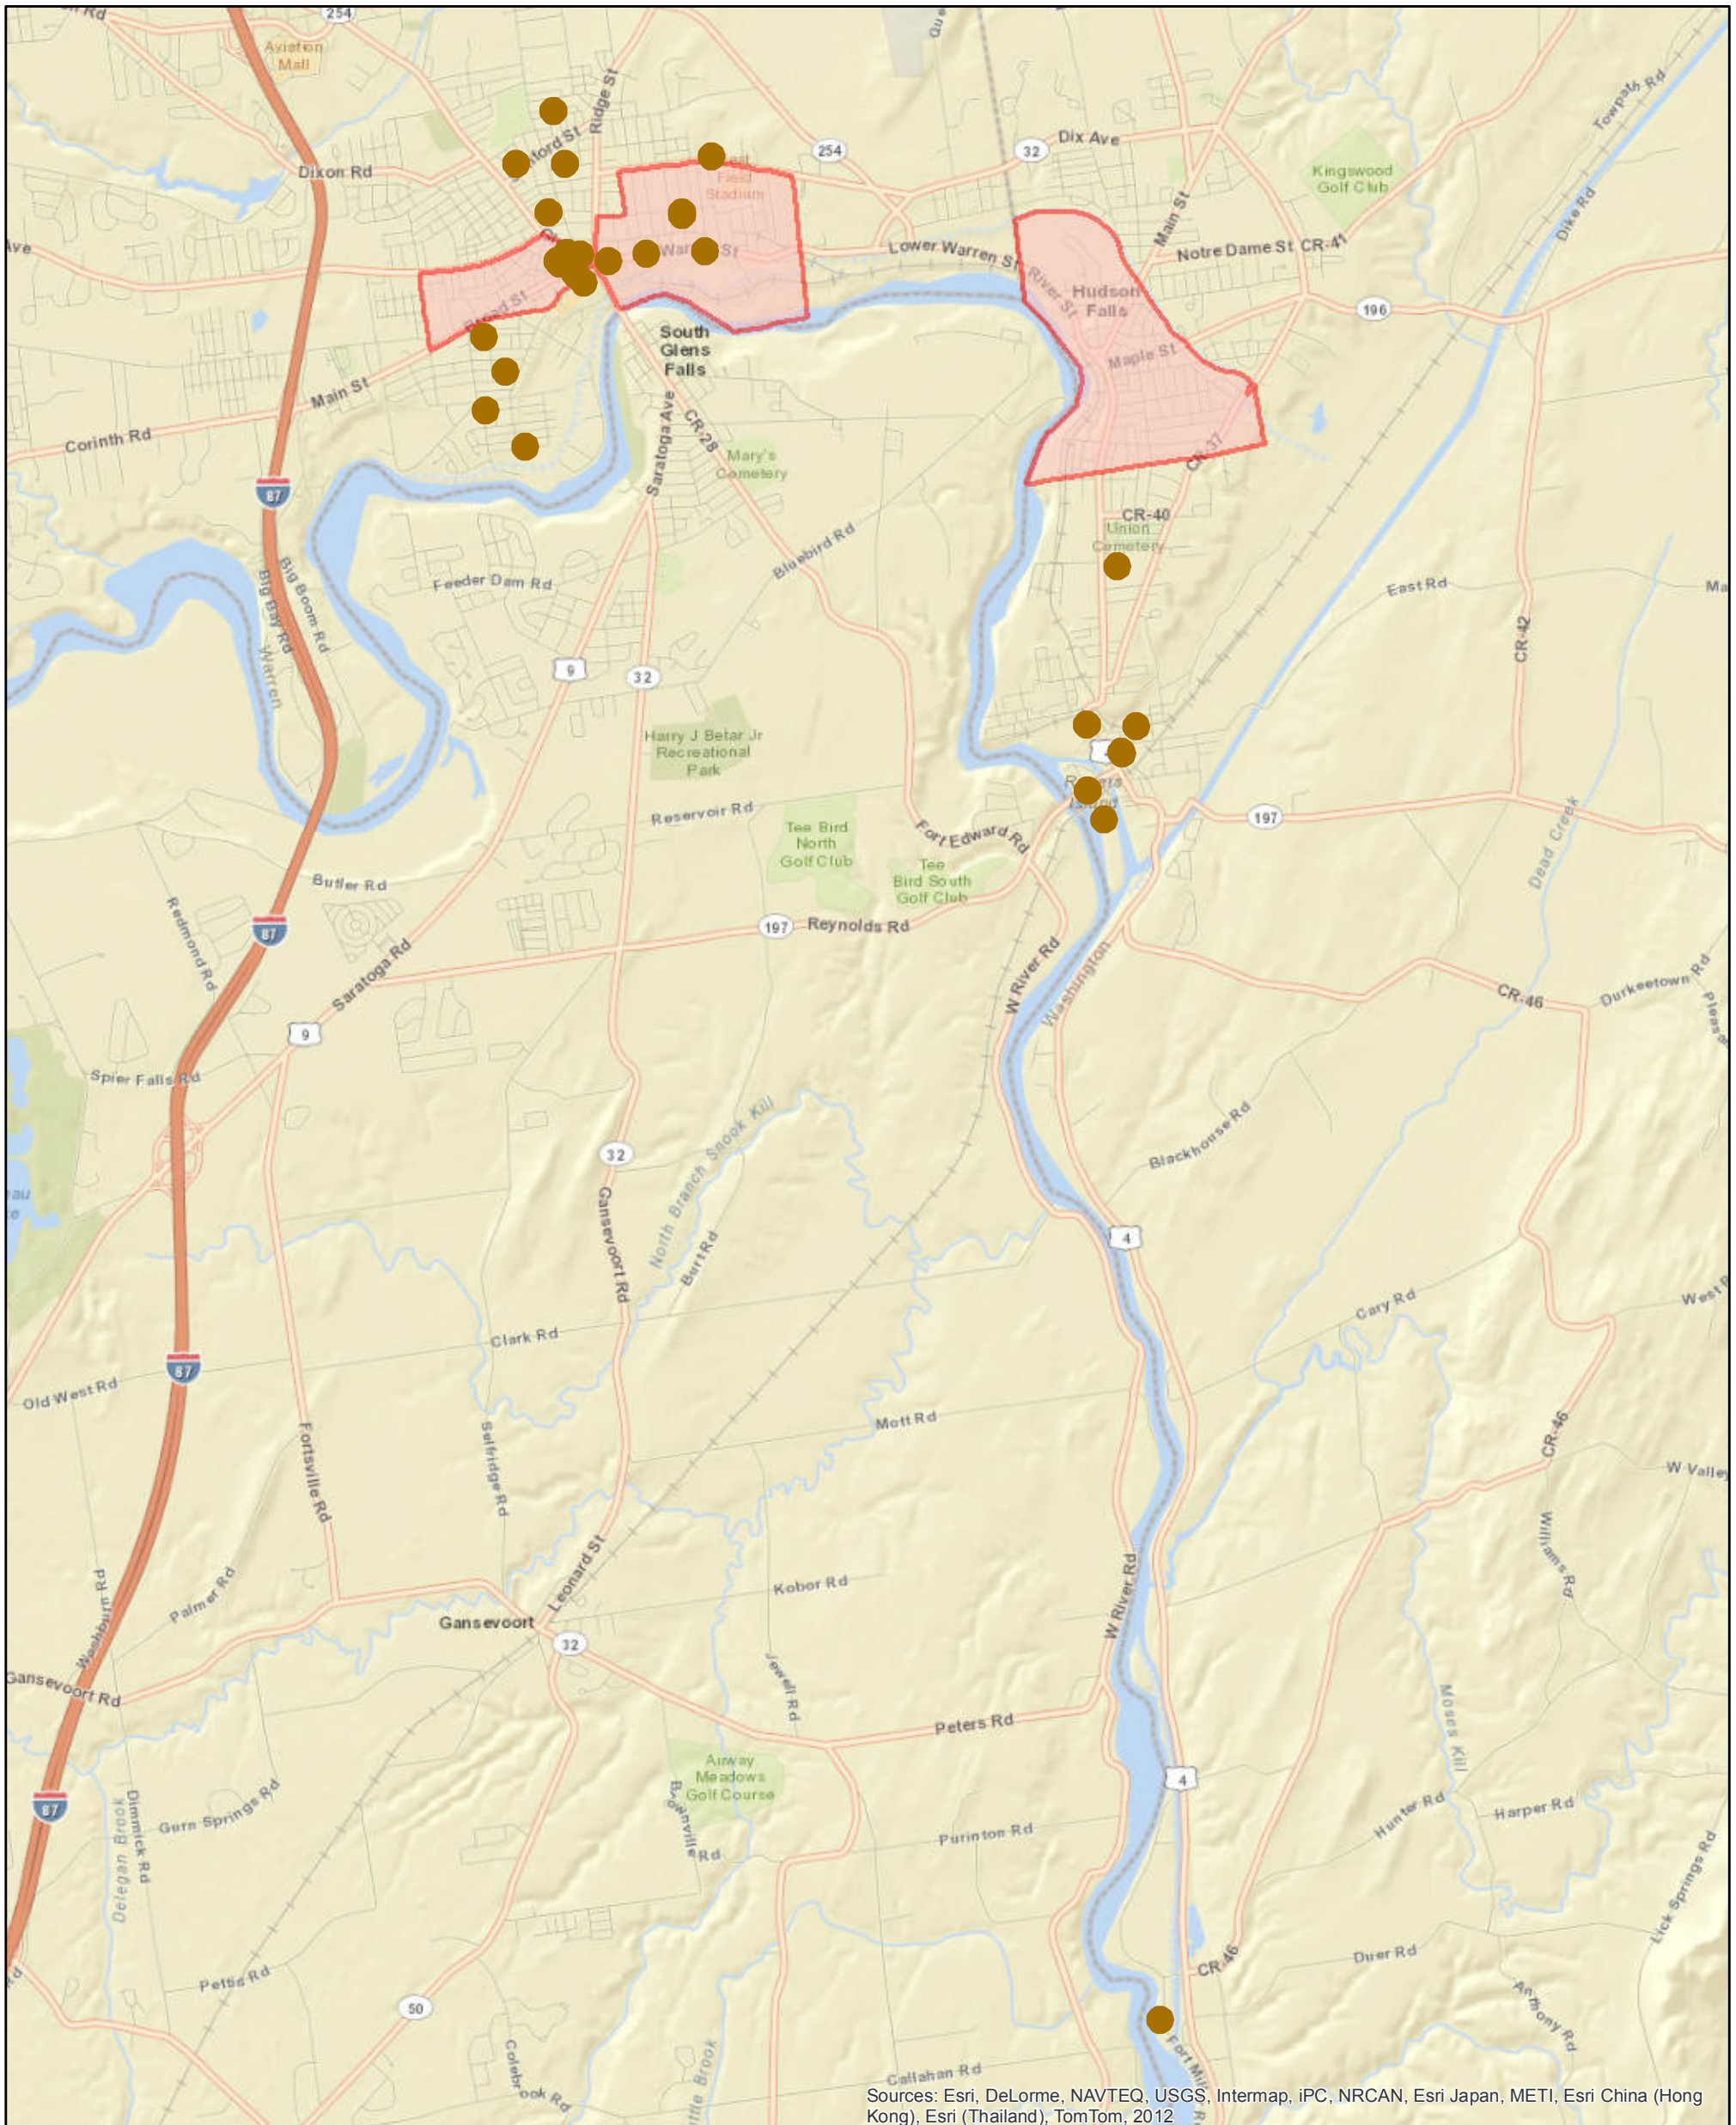

# Adirondack Gateway Council

HUD Regional Planning Initiative  
Housing, Transportation, Equity

## BROWNFIELDS

- Brownfields
- Census Tracts with 20%+ Population Living Below Poverty