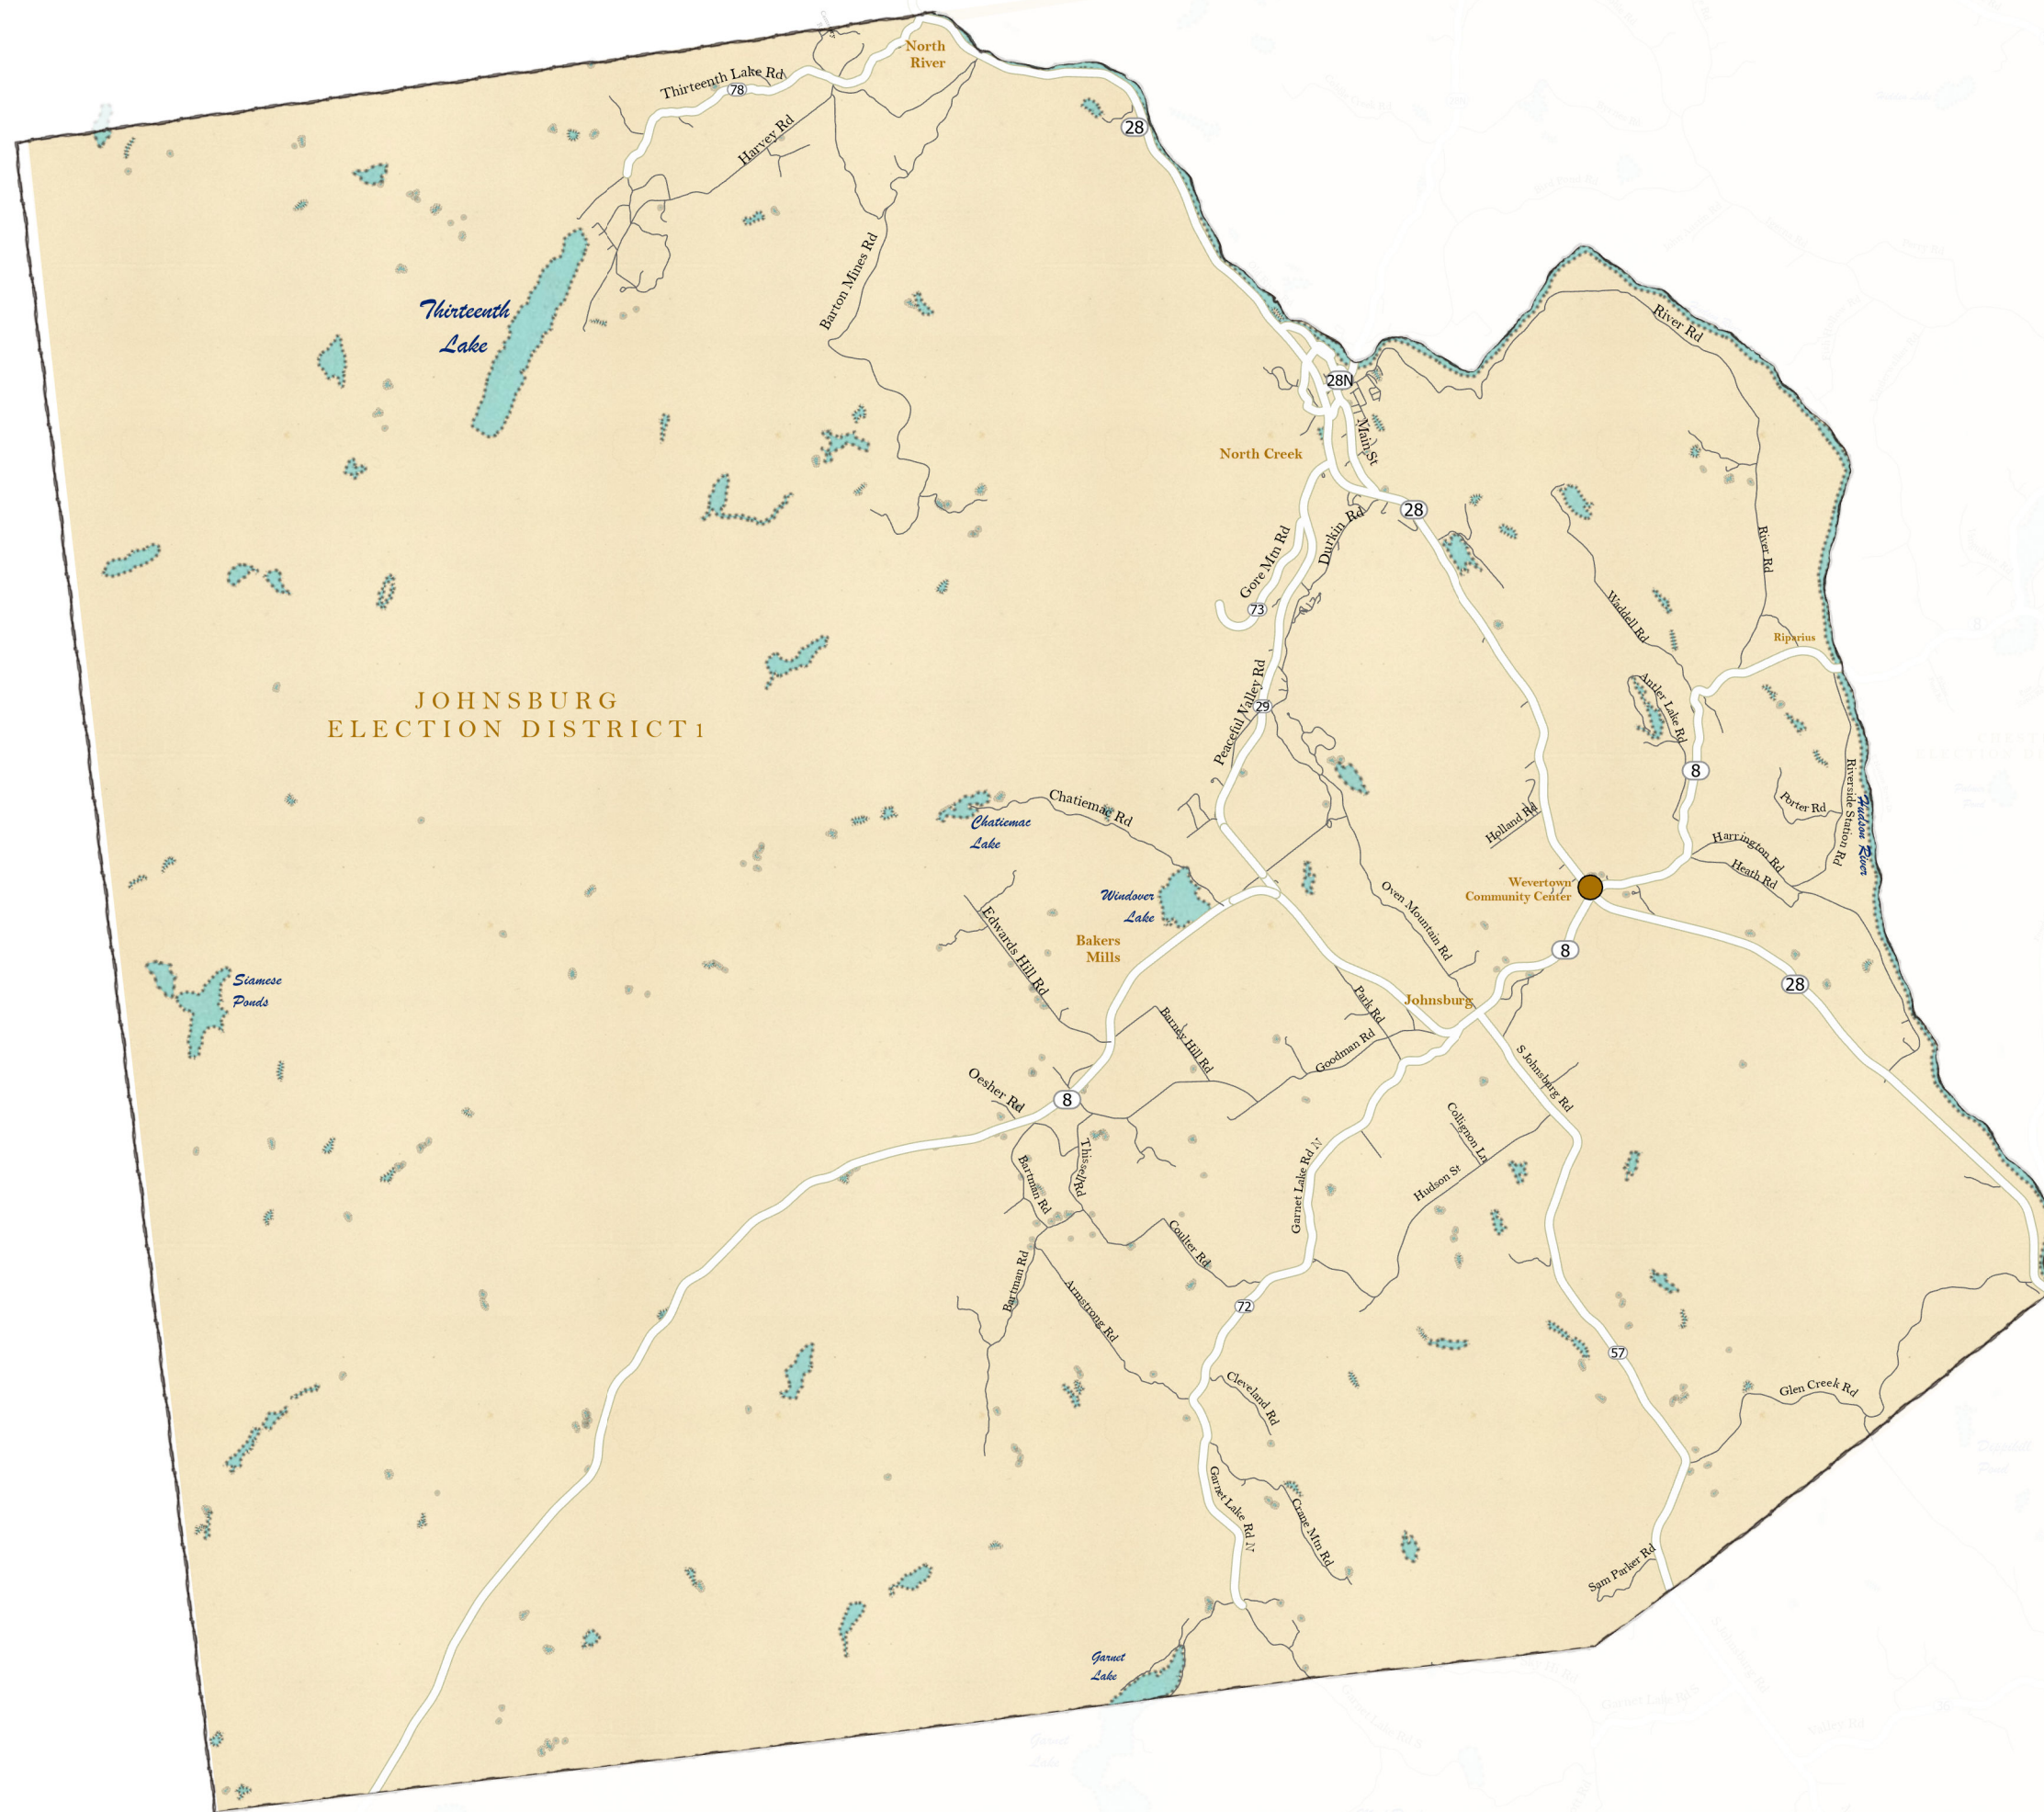

Town of Johnsburg ELECTION DISTRICT 1

Polling Location:
Wevertown Community Center
2370 State Route 28
Wevertown, NY 12886
518-251-2421

map prepared by:
Warren County GIS
January 2023
download these maps:
warrencountyny.gov/boe
visit our interactive polling locator:
warrencountyny.gov/boemapper