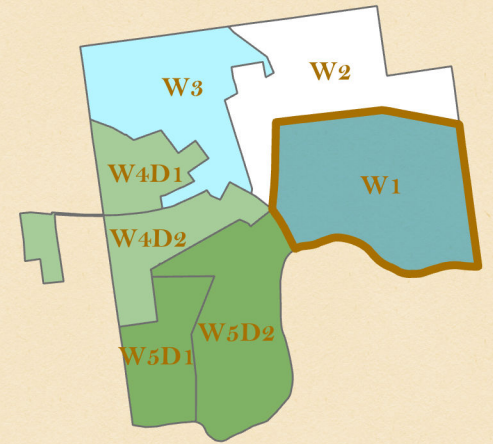

City of Glens Falls
**ELECTION
 WARD 1
 DISTRICT 1**

●
 Polling Location:
 Abraham Wing School
 120 Lawrence St
 518-792-3231

map prepared by:
 Warren County GIS
 January 2023
 download these maps:
warrencountyny.gov/boe
 visit our interactive polling locator:
warrencountyny.gov/boemapper