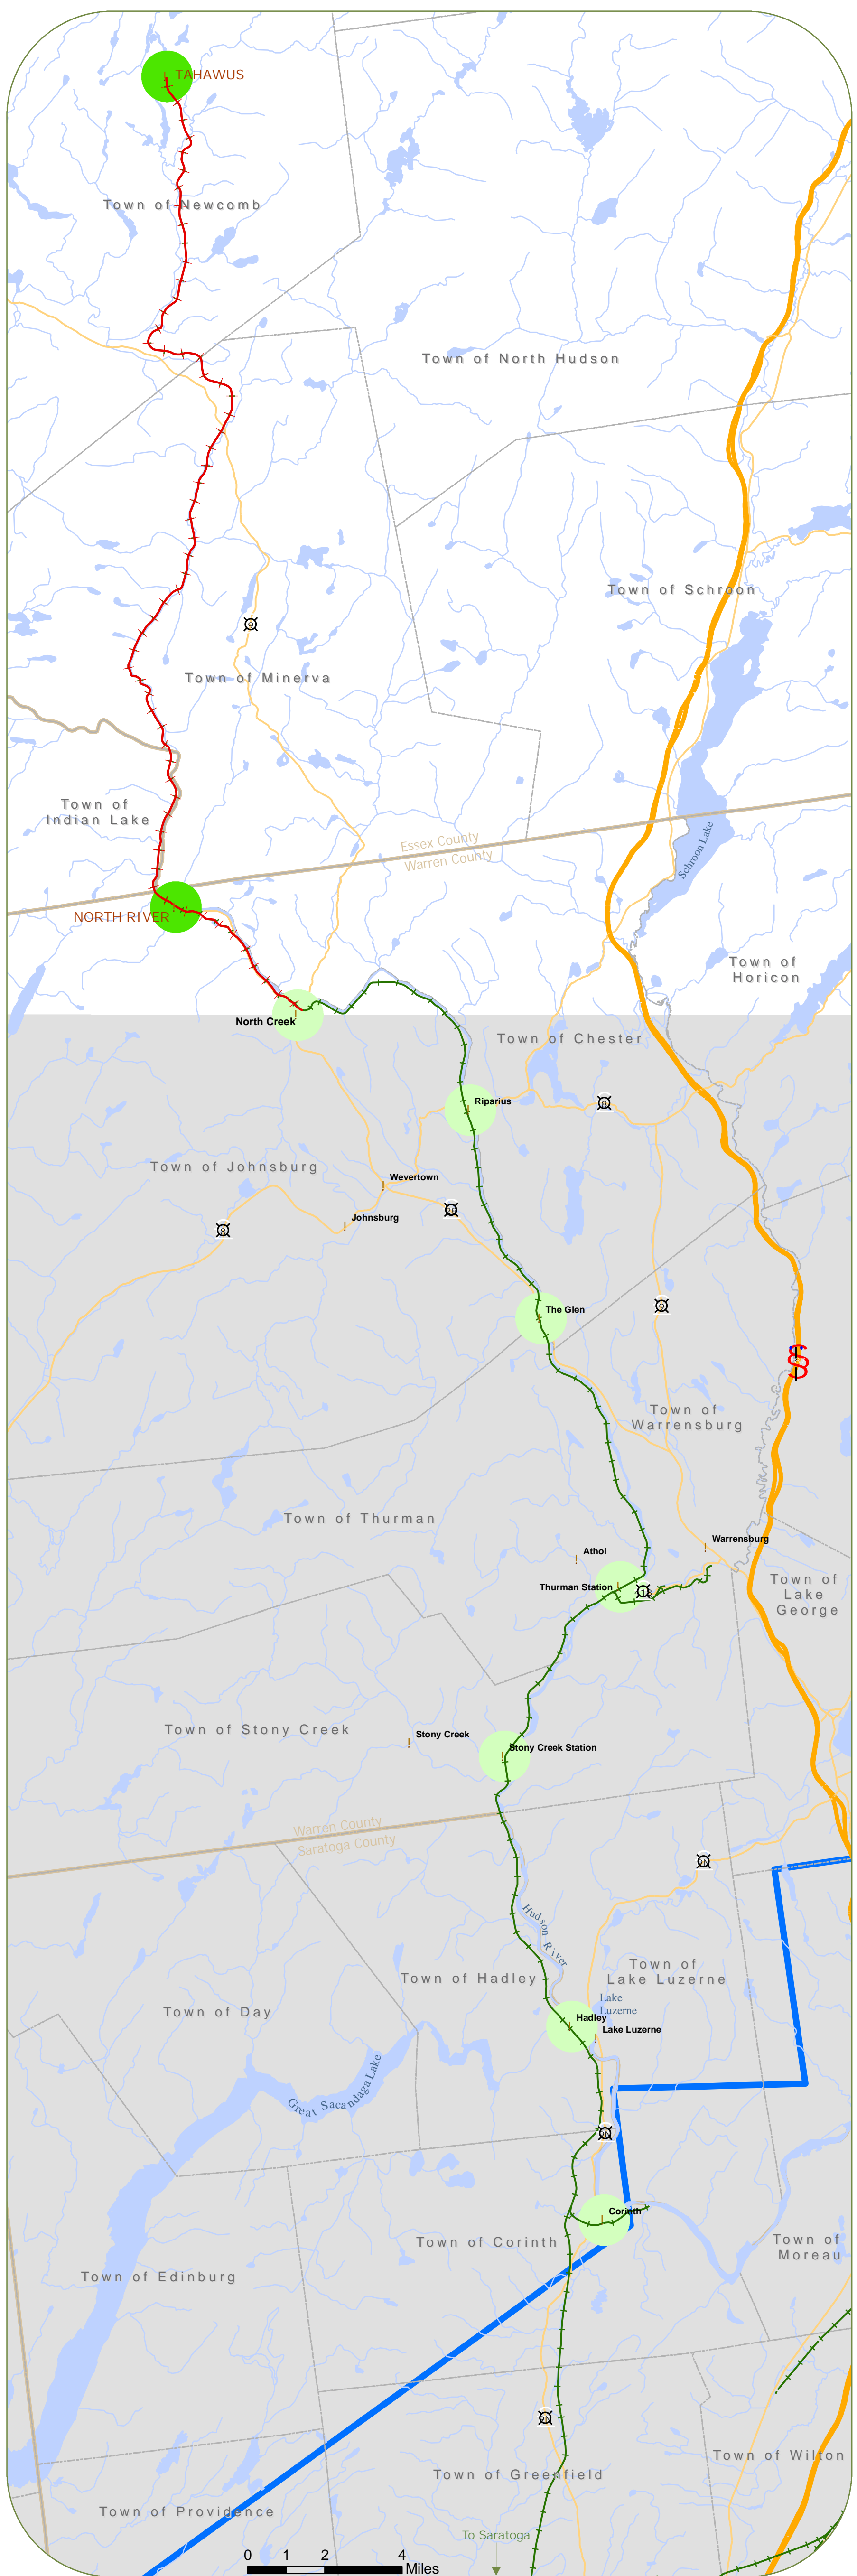

THE FIRST WILDERNESS HERITAGE CORRIDOR PROPOSED EXTENSION

Proposed Extension	County Boundaries	Warren County Office of Planning and Community Development Quality Communities Program February 2005
Existing Corridor	Lakes and Ponds	
Streams	Adirondack Park Boundary	
Town Boundaries	New Study Node	Existing Study Node