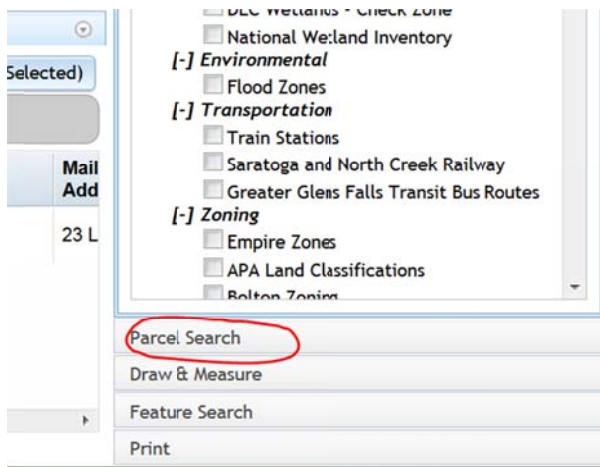

## How to Find Your Census Block Number

1. Go to the Warren County Community Map, here:  
<http://gis-2.warrencountyny.gov/warrencountygis/>
2. In the Table of Contents on the right hand side, click the checkbox next to the Census Blocks layer to turn the blocks on:

3. In the bottom right hand corner of the screen, click on **Parcel Search**:

4. Enter your last name in the Owner Name field OR your address in the address fields OR your tax map number in the Parcel ID field. Click **Search**

5. Look at the map. The number on the screen in green on your property is your census block number: