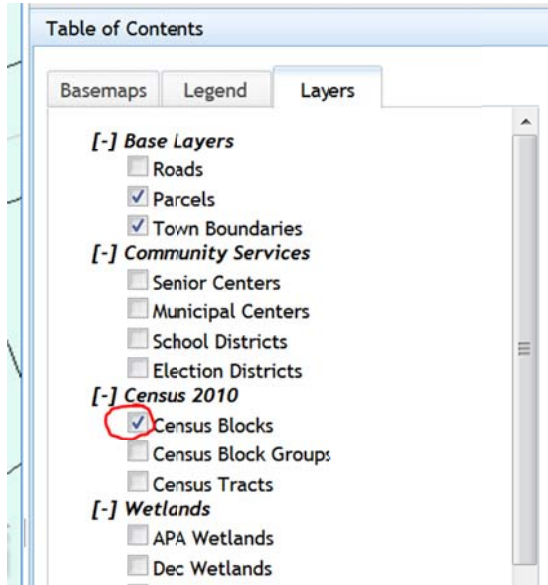

## How to Find Your Census Block Number

1. Go to the Warren County Community Map, here:  
<http://gis-2.warrencountyny.gov/warrencountygis/>
2. In the Table of Contents on the right hand side, click the checkbox next to the Census Blocks layer to turn the blocks on:

3. In the bottom right hand corner of the screen, click on **Parcel Search**:

4. Enter your last name in the Owner Name field OR your address in the address fields OR your tax map number in the Parcel ID field. Click **Search**

5. Look at the map. The number on the screen in green on your property is your census block number: